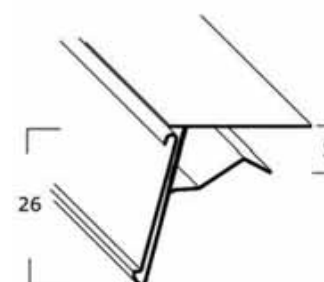

Rail snap-on verdeler
In combinatie met scanningrail,
H 30 mm, L 665, 1000, 1250,
1330 mm.

Art.nr. 56.13100

Rail glasschap
In combinatie met scanning-
rail, H 26 mm, L 665, 1000,
1250, 1330 mm.

Art.nr. 56.13316