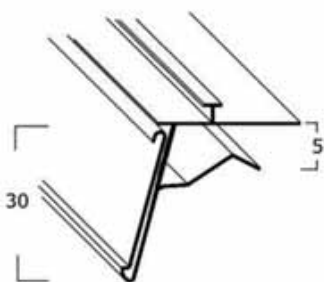

Rail snap-on verdeler
In combinatie met scanningrail,
H 30 mm, L 665, 1000, 1250,
1330 mm.

Art.nr. 56.13100

Rail glasschap
In combinatie met scanning-
rail, H 26 mm, L 665, 1000,
1250, 1330 mm.

Art.nr. 56.13316